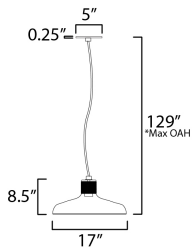

**MEASUREMENTS**

- DIMENSION : 17" L x 17" W x 8.5" H
- MAX OAH : 129" OAH
- CANOPY : 5" W x 0.25" H x 5" L
- HANGING WEIGHT : 9.05 lb

**LAMPING**

- INPUT VOLTAGE : 120V
- BULB : 1 x 60W Incandescent E26 Medium , 60W Total
- BULB INCLUDED : (Not Included)
- DIMMABLE : Y