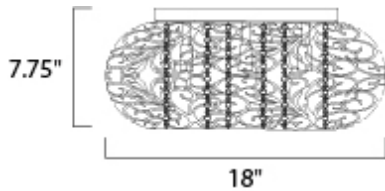

**MEASUREMENTS**

DIMENSION : 18" L x 18" W x 7.75" H  
 CANOPY : 11.8" W x 0.75" H x 11.8" L  
 HANGING WEIGHT : 6.52 lb

**LAMPING**

INPUT VOLTAGE : 120V  
 LUMENS : 5,250 Rated  
 BULB : 7 x 3W LED G9 , 21W Total  
 BULB INCLUDED : (Included)  
 DIMMABLE : Y  
 COLOR\_TEMP : 3000K