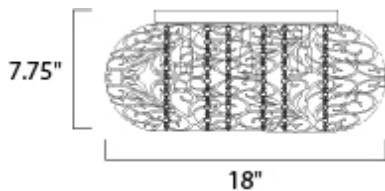

MEASUREMENTS

DIMENSION : 18" L x 18" W x 7.75" H
 CANOPY : 11.8" W x 0.75" H x 11.8" L
 HANGING WEIGHT : 6.52 lb

LAMPING

INPUT VOLTAGE : 120V
 LUMENS : 5,250 Rated
 BULB : 7 x 3W LED G9 , 21W Total
 BULB INCLUDED : (Included)
 DIMMABLE : Y
 COLOR_TEMP : 3000K