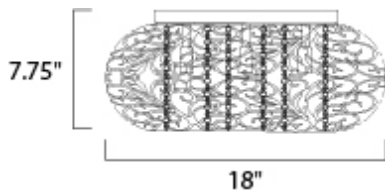

MEASUREMENTS

DIMENSION : 18" L x 18" W x 7.75" H
 CANOPY : 11.8" W x 0.75" H x 11.8" L
 HANGING WEIGHT : 6.52 lb

LAMPING

INPUT VOLTAGE : 120V
 LUMENS : 5,250 Rated
 BULB : 7 x 3W LED G9 , 21W Total
 BULB INCLUDED : (Included)
 DIMMABLE : Yes
 COLOR_TEMP : 3000K