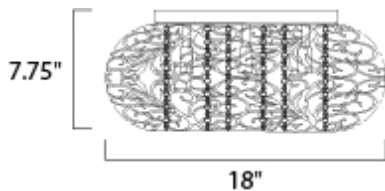

**MEASUREMENTS**

DIMENSION : 18" L x 18" W x 7.75" H  
 CANOPY : 11.8" W x 0.75" H x 11.8" L  
 HANGING WEIGHT : 6.52 lb

**LAMPING**

INPUT VOLTAGE : 120V  
 LUMENS : 5,250 Rated  
 BULB : 7 x 3W LED G9 , 21W Total  
 BULB INCLUDED : (Included)  
 DIMMABLE : Yes  
 COLOR\_TEMP : 3000K