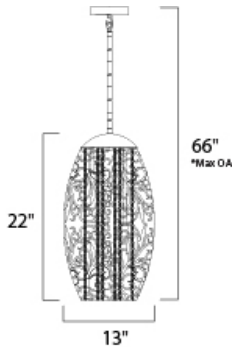

*max overall height of fixture

MEASUREMENTS

DIMENSION : 13" L x 13" W x 22" H
 MAX OAH : 66" OAH
 HANGING WEIGHT : 12.79 lb

LAMPING

INPUT VOLTAGE : 120V
 LUMENS : 2,400 Rated
 BULB : 6 x 3W LED G9 , 18W Total
 BULB INCLUDED : (Included)
 DIMMABLE : Y
 COLOR_TEMP : 3000K