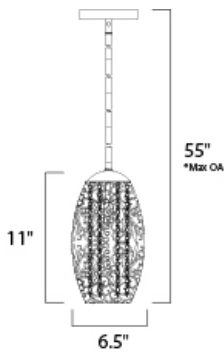

PRODUCT DESCRIPTION

The Arabesque collection's intricate patterns are formed in metal and finished in Golden Silver. Strands of crystal beads add sparkle as they shimmer through the Xenon lamps. Unique oval-shaped pendants add a touch of class to any room.

*max overall height of fixture

MEASUREMENTS

- DIMENSION : 6.5" L x 6.5" W x 11" H
- MAX OAH : 55" OAH
- CANOPY : 6" W x 0.75" H x 6" L
- HANGING WEIGHT : 3.04 lb

LAMPING

- INPUT VOLTAGE : 120V
- LUMENS : 750 Rated
- BULB : 1 x 40W Xenon G9 , 40W Total
- BULB INCLUDED : (Included)
- DIMMABLE : Yes
- COLOR_TEMP : 2900K