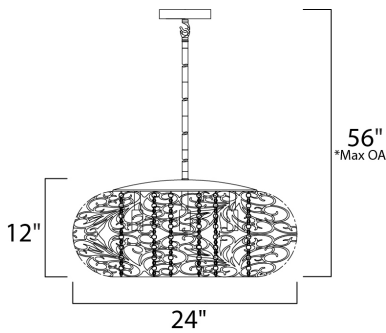

\*max overall height

**MEASUREMENTS**

DIMENSION : 24" L x 24" W x 12" H  
 MAX OAH : 56" OAH  
 CANOPY : 6" W x 0.75" H x 6" L  
 HANGING WEIGHT : 15.75 lb

**LAMPING**

INPUT VOLTAGE : 120V  
 LUMENS : 6,750 Rated  
 BULB : 9 x 3W LED G9 , 27W Total  
 BULB INCLUDED : (Included)  
 DIMMABLE : Y  
 COLOR\_TEMP : 3000K