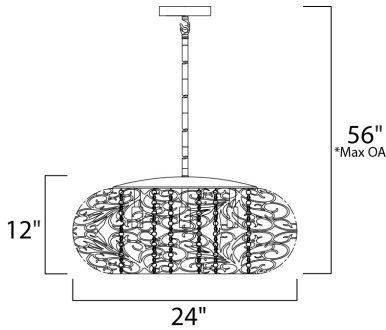

*max overall height

MEASUREMENTS

DIMENSION : 24" L x 24" W x 12" H
 MAX OAH : 56" OAH
 CANOPY : 6" W x 0.75" H x 6" L
 HANGING WEIGHT : 15.75 lb

LAMPING

INPUT VOLTAGE : 120V
 LUMENS : 6,750 Rated
 BULB : 9 x 3W LED G9 , 27W Total
 BULB INCLUDED : (Included)
 DIMMABLE : Yes
 COLOR_TEMP : 3000K