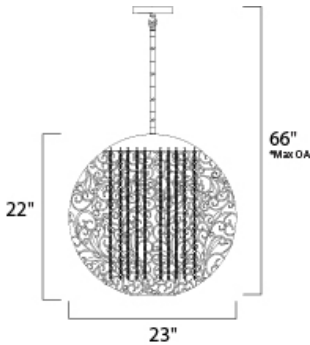

*max overall height of fixture

MEASUREMENTS

- DIMENSION : 23" L x 23" W x 22" H
- MAX OAH : 66" OAH
- CANOPY : 6" W x 0.75" H x 6" L
- HANGING WEIGHT : 18.74 lb

LAMPING

- INPUT VOLTAGE : 120V
- LUMENS : 6,750 Rated
- BULB : 9 x 40W Xenon G9 , 360W Total
- BULB INCLUDED : (Included)
- DIMMABLE : Y
- COLOR_TEMP : 2900K