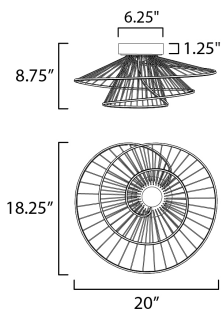

**PRODUCT DESCRIPTION**

A geometrical marvel of design and craft, the Zeta collection's abstract form seemingly twirls as if in movement. An elusive orb of clear glass casts light both up and downward through indelicate steel spindles in your choice of Natural Aged Brass, Matte Black or Matte White creating a remarkable filigree of light. Available in multiple sizes of pendants, a ceiling mount, and an ADA wall sconce, this collection of products serve as the ultimate focal point of a room.

**MEASUREMENTS**

DIMENSION : 18.25" L x 20" W x 8.75" H  
 CANOPY : 6.25" W x 1.25" H x 6.25" L  
 HANGING WEIGHT : 5.5 lb

**LAMPING**

INPUT VOLTAGE : 120V  
 LUMENS : 1,200 Rated (875 Del.)  
 BULB : 1 x 12W LED LED , 12W Total  
 BULB INCLUDED : (Integrated)  
 DIMMABLE : ELV or Triac CL  
 CRI : 90 CRI  
 COLOR\_TEMP : 3000K