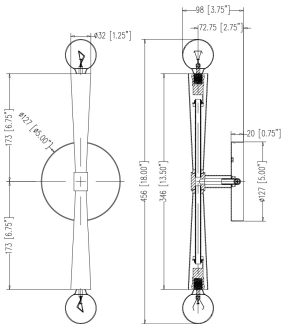

PRODUCT DESCRIPTION

Civic styling using straight rectilinear channels radiating from a central connector. The light sources flare out both up and down with tapered candle covers creating a form evocative of a classic torch. Available in matte Black, Satin Brass, and Satin Nickel, this is a transitional look suited to a variety of architectural stylings.

MEASUREMENTS

DIMENSION : 5" W x 13.5" H x 3.75" Ext
 MAX OAH : 5" W x 5" H
 HANGING WEIGHT : 1.76 lb

LAMPING

INPUT VOLTAGE : 120V
 BULB : 2 x 60W Incandescent E12 Medium , 120W Total
 BULB INCLUDED : (Not Included)
 DIMMABLE : Triac or ELV (Phase Dim)
 LIGHTING_DIRECTION : Omni

FINISHES OPTION

-  Black (BK)
-  Satin Brass (SBR)
-  Satin Nickel (SN)

MATERIAL

Steel

RATINGS

cULus
 Damp Location
 ADA

ADDITIONAL

INSTALL UP/DOWN: All
 OPERATING TEMPERATURE:
 -20°C (-4°F), 40°C (104°F)