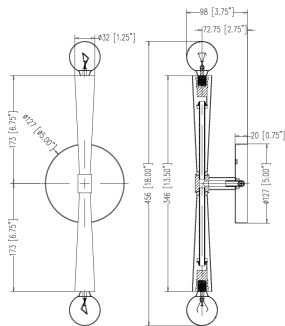

PRODUCT DESCRIPTION

Civic styling using straight rectilinear channels radiating from a central connector. The light sources flare out both up and down with tapered candle covers creating a form evocative of a classic torch. Available in matte Black, Satin Brass, and Satin Nickel, this is a transitional look suited to a variety of architectural stylings.

MEASUREMENTS

DIMENSION : 5" W x 13.5" H x 3.75" Ext
 MAX OAH : 5" W x 5" H
 HANGING WEIGHT : 1.76 lb

LAMPING

INPUT VOLTAGE : 120V
 BULB : 2 x 60W Incandescent E12 Medium , 120W Total
 BULB INCLUDED : (Not Included)
 DIMMABLE : Triac or ELV (Phase Dim)
 LIGHTING_DIRECTION : Omni

FINISHES OPTION

-  Black (BK)
-  Satin Brass (SBR)
-  Satin Nickel (SN)

MATERIAL

Steel

RATINGS

cULus
 Damp Location
 ADA

ADDITIONAL

INSTALL UP/DOWN: All
 OPERATING TEMPERATURE:
 -20°C (-4°F), 40°C (104°F)