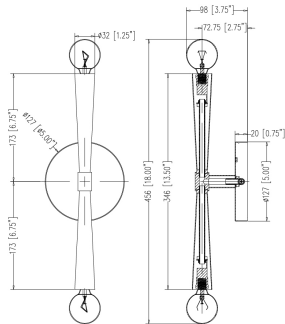

**PRODUCT DESCRIPTION**

Civic styling using straight rectilinear channels radiating from a central connector. The light sources flare out both up and down with tapered candle covers creating a form evocative of a classic torch. Available in matte Black, Satin Brass, and Satin Nickel, this is a transitional look suited to a variety of architectural stylings.

**MEASUREMENTS**

DIMENSION : 5" W x 13.5" H x 3.75" Ext  
 MAX OAH : 5" W x 5" H  
 HANGING WEIGHT : 1.76 lb

**LAMPING**

INPUT VOLTAGE : 120V  
 BULB : 2 x 60W Incandescent E12 Medium , 120W Total  
 BULB INCLUDED : (Not Included)  
 DIMMABLE : Triac or ELV (Phase Dim)  
 LIGHTING\_DIRECTION : Omni

**FINISHES OPTION**

-  Black (BK)
-  Satin Brass (SBR)
-  Satin Nickel (SN)

**MATERIAL**

Steel

**RATINGS**

cULus  
 Damp Location  
 ADA

**ADDITIONAL**

INSTALL UP/DOWN: All  
 OPERATING TEMPERATURE:  
 -20°C (-4°F), 40°C (104°F)