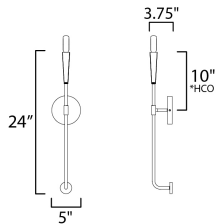

LAMPING

INPUT VOLTAGE : 120V
BULB : 1 x 60W Incandescent E12 Candelabra , 60W Total
BULB INCLUDED : (Not Included)
DIMMABLE :