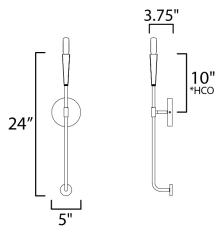

PRODUCT DESCRIPTION

A simple candle style chandelier is given a modern edge with tall tapered candle covers that sit at the ends of curved arms without a bobèche beneath them. Available in Satin Brass or Matte Black, the collection compliments many architectural interiors and allows for creative styling through the selection of lamp type. Pair with our T6 lamp for more modern, industrial flair or classic candelabra for a clean, transitional look. This series provides a convenient new take on the candle chandelier with subtle and unique design details.