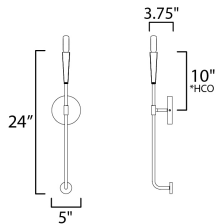

PRODUCT DESCRIPTION

A simple candle style chandelier is given a modern edge with tall tapered candle covers that sit at the ends of curved arms without a bobèche beneath them. Available in Satin Brass or Matte Black, the collection compliments many architectural interiors and allows for creative styling through the selection of lamp type. Pair with our T6 lamp for more modern, industrial flair or classic candelabra for a clean, transitional look. This series provides a convenient new take on the candle chandelier with subtle and unique design details.