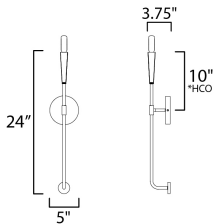

LAMPING

INPUT VOLTAGE : 120V
BULB : 1 x 60W Incandescent E12 Candelabra , 60W Total
BULB INCLUDED : (Not Included)
DIMMABLE : Triac or ELV
LIGHTING_DIRECTION : Up