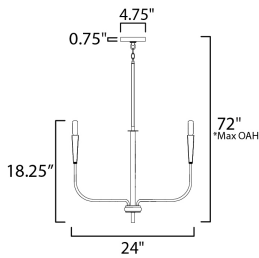

PRODUCT DESCRIPTION

A simple candle style chandelier is given a modern edge with tall tapered candle covers that sit at the ends of curved arms without a bobèche beneath them. Available in Satin Brass or Matte Black, the collection compliments many architectural interiors and allows for creative styling through the selection of lamp type. Pair with our T6 lamp for more modern, industrial flair or classic candelabra for a clean, transitional look. This series provides a convenient new take on the candle chandelier with subtle and unique design details.

MEASUREMENTS

DIMENSION : 24" L x 24" W x 18.25" H
 MAX OAH : 72" OAH
 CANOPY : 4.75" W x 0.75" H x 4.75" L
 HANGING WEIGHT : 4.02 lb

LAMPING

INPUT VOLTAGE : 120V
 BULB : 5 x 60W Incandescent E12 Candelabra , 300W Total
 BULB INCLUDED : (Not Included)
 DIMMABLE :