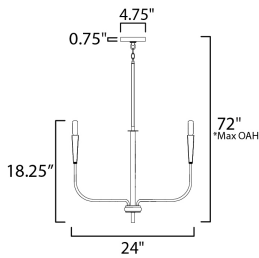

FINISHES OPTION

-  Black (BK)
-  Satin Brass (SBR)
-  Satin Nickel (SN)

MATERIAL

Steel

RATINGS

Dry Location

ADDITIONAL

OPERATING TEMPERATURE:
-20°C (-4°F), 40°C (104°F)

MEASUREMENTS

- DIMENSION : 24" L x 24" W x 18.25" H
- MAX OAH : 72" OAH
- CANOPY : 4.75" W x 0.75" H x 4.75" L
- HANGING WEIGHT : 4.02 lb

LAMPING

- INPUT VOLTAGE : 120V
- BULB : 5 x 60W Incandescent E12 Candelabra , 300W Total
- BULB INCLUDED : (Not Included)
- DIMMABLE :