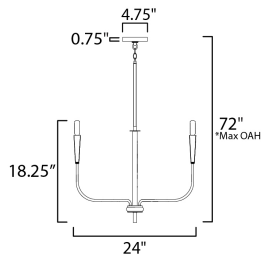

**PRODUCT DESCRIPTION**

A simple candle style chandelier is given a modern edge with tall tapered candle covers that sit at the ends of curved arms without a bobèche beneath them. Available in Satin Brass or Matte Black, the collection compliments many architectural interiors and allows for creative styling through the selection of lamp type. Pair with our T6 lamp for more modern, industrial flair or classic candelabra for a clean, transitional look. This series provides a convenient new take on the candle chandelier with subtle and unique design details.

**MEASUREMENTS**

DIMENSION : 24" L x 24" W x 18.5" H  
 MAX OAH : 72" OAH  
 CANOPY : 4.75" W x 0.75" H x 4.75" L  
 HANGING WEIGHT : 4.27 lb

**LAMPING**

INPUT VOLTAGE : 120V  
 BULB : 5 x 60W Incandescent E12 Candelabra , 300W Total  
 BULB INCLUDED : (Not Included)  
 DIMMABLE : Triac or ELV  
 LIGHTING\_DIRECTION : Up

\*max overall height

**FINISHES OPTION**

-  Black (BK)
-  Satin Brass (SBR)
-  Satin Nickel (SN)

**MATERIAL**

Steel

**RATINGS**

cETLus  
 Dry Location

**ADDITIONAL**