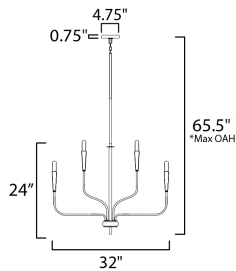

PRODUCT DESCRIPTION

A simple candle style chandelier is given a modern edge with tall tapered candle covers that sit at the ends of curved arms without a bobèche beneath them. Available in Satin Brass or Matte Black, the collection compliments many architectural interiors and allows for creative styling through the selection of lamp type. Pair with our T6 lamp for more modern, industrial flair or classic candelabra for a clean, transitional look. This series provides a convenient new take on the candle chandelier with subtle and unique design details.

MEASUREMENTS

- DIMENSION : 32" L x 32" W x 24" H
- MAX OAH : 80" OAH
- CANOPY : 4.75" W x 0.75" H x 4.75" L
- HANGING WEIGHT : 6.65 lb

LAMPING

- INPUT VOLTAGE : 120V
- BULB : 9 x 60W Incandescent E12 Candelabra , 540W Total
- BULB INCLUDED : (Not Included)

*max overall height

FINISHES OPTION

- Black (BK)
- Satin Brass (SBR)
- Satin Nickel (SN)

MATERIAL

Steel

RATINGS

Dry Location

ADDITIONAL