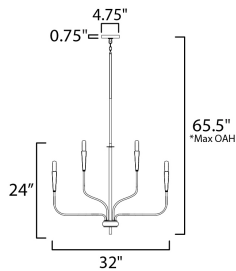

**PRODUCT DESCRIPTION**

A simple candle style chandelier is given a modern edge with tall tapered candle covers that sit at the ends of curved arms without a bobèche beneath them. Available in Satin Brass or Matte Black, the collection compliments many architectural interiors and allows for creative styling through the selection of lamp type. Pair with our T6 lamp for more modern, industrial flair or classic candelabra for a clean, transitional look. This series provides a convenient new take on the candle chandelier with subtle and unique design details.

\*max overall height

**MEASUREMENTS**

- DIMENSION : 32" L x 32" W x 24" H
- MAX OAH : 80" OAH
- CANOPY : 4.75" W x 0.75" H x 4.75" L
- HANGING WEIGHT : 6.65 lb

**LAMPING**

- INPUT VOLTAGE : 120V
- BULB : 9 x 60W Incandescent E12 Candelabra , 540W Total
- BULB INCLUDED : (Not Included)