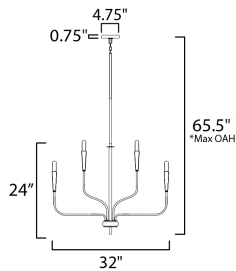

**PRODUCT DESCRIPTION**

A simple candle style chandelier is given a modern edge with tall tapered candle covers that sit at the ends of curved arms without a bobèche beneath them. Available in Satin Brass or Matte Black, the collection compliments many architectural interiors and allows for creative styling through the selection of lamp type. Pair with our T6 lamp for more modern, industrial flair or classic candelabra for a clean, transitional look. This series provides a convenient new take on the candle chandelier with subtle and unique design details.

**MEASUREMENTS**

DIMENSION : 32" L x 32" W x 24" H  
 MAX OAH : 80" OAH  
 CANOPY : 4.75" W x 0.75" H x 4.75" L  
 HANGING WEIGHT : 6.78 lb

**LAMPING**

INPUT VOLTAGE : 120V  
 BULB : 9 x 60W Incandescent E12 Candelabra , 540W Total  
 BULB INCLUDED : (Not Included)  
 DIMMABLE : Triac or ELV  
 LIGHTING\_DIRECTION : Up

\*max overall height

**FINISHES OPTION**

- Black (BK)
- Satin Brass (SBR)
- Satin Nickel (SN)

**MATERIAL**

Steel

**RATINGS**

cETLus  
 Dry Location

**ADDITIONAL**