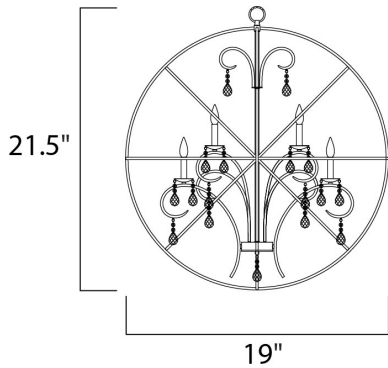

**PRODUCT DESCRIPTION**

A spherical frame of metal surround a simple line chandelier draped in crystal for a transitional style that fits any interior design. Orbit is available in 2 sizes and 2 finishes, Oil Rubbed Bronze with Cognac crystal and a combo finish of Anthracite and Polished Nickel with Clear crystal.

**MEASUREMENTS**

DIMENSION : 19" L x 19" W x 21.5" H  
 MAX OAH : 57.5" OAH  
 CANOPY : 5" W x 1" H x 5" L  
 HANGING WEIGHT : 8.11 lb

**LAMPING**

INPUT VOLTAGE : 120V  
 BULB : 4 x 60W Incandescent E12 Candelabra , 240W Total  
 BULB INCLUDED : (Not Included)  
 DIMMABLE : Yes