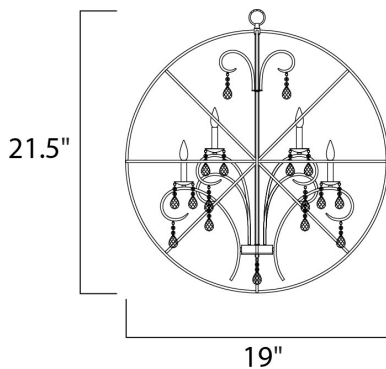

**PRODUCT DESCRIPTION**

A spherical frame of metal surround a simple line chandelier draped in crystal for a transitional style that fits any interior design. Orbit is available in 2 sizes and 2 finishes, Oil Rubbed Bronze with Cognac crystal and a combo finish of Anthracite and Polished Nickel with Clear crystal.

**MEASUREMENTS**

DIMENSION : 19" L x 19" W x 21.5" H  
 MAX OAH : 57.5" OAH  
 CANOPY : 5" W x 1" H x 5" L  
 HANGING WEIGHT : 8.11 lb

**LAMPING**

INPUT VOLTAGE : 120V  
 BULB : 4 x 60W Incandescent E12 Candelabra , 240W Total  
 BULB INCLUDED : (Not Included)  
 DIMMABLE : Yes