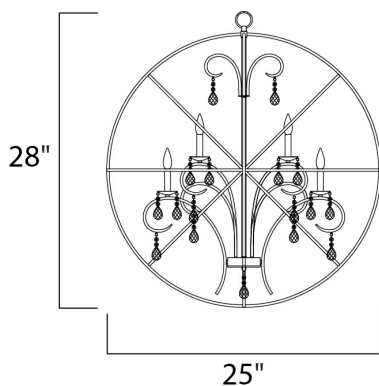

PRODUCT DESCRIPTION

A spherical frame of metal surround a simple line chandelier draped in crystal for a transitional style that fits any interior design. Orbit is available in 2 sizes and 2 finishes, Oil Rubbed Bronze with Cognac crystal and a combo finish of Anthracite and Polished Nickel with Clear crystal.

MEASUREMENTS

DIMENSION : 25" L x 25" W x 28" H
 MAX OAH : 64" OAH
 CANOPY : 5" W x 1" H x 5" L
 HANGING WEIGHT : 16.5 lb

LAMPING

INPUT VOLTAGE : 120V
 BULB : 6 x 60W Incandescent E12 Candelabra , 360W Total
 BULB INCLUDED : (Not Included)
 DIMMABLE : Yes