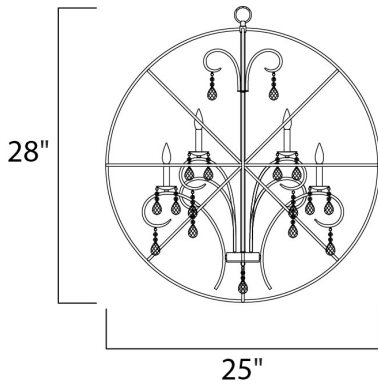

**PRODUCT DESCRIPTION**

A spherical frame of metal surround a simple line chandelier draped in crystal for a transitional style that fits any interior design. Orbit is available in 2 sizes and 2 finishes, Oil Rubbed Bronze with Cognac crystal and a combo finish of Anthracite and Polished Nickel with Clear crystal.

**MEASUREMENTS**

DIMENSION : 25" L x 25" W x 28" H  
 MAX OAH : 64" OAH  
 CANOPY : 5" W x 1" H x 5" L  
 HANGING WEIGHT : 16.5 lb

**LAMPING**

INPUT VOLTAGE : 120V  
 BULB : 6 x 60W Incandescent E12 Candelabra , 360W Total  
 BULB INCLUDED : (Not Included)  
 DIMMABLE : Yes