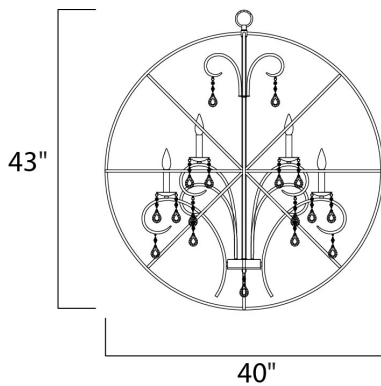

PRODUCT DESCRIPTION

A spherical frame of metal surround a simple line chandelier draped in crystal for a transitional style that fits any interior design. Orbit is available in 2 sizes and 2 finishes, Oil Rubbed Bronze with Cognac crystal and a combo finish of Anthracite and Polished Nickel with Clear crystal.

MEASUREMENTS

DIMENSION : 40" L x 40" W x 43.5" H
 MAX OAH : 79.5" OAH
 CANOPY : 5" W x 1" H x 5" L
 HANGING WEIGHT : 22.05 lb

LAMPING

INPUT VOLTAGE : 120V
 BULB : 12 x 40W Incandescent E12 Candelabra , 480W Total
 BULB INCLUDED : (Not Included)
 DIMMABLE : Yes

FINISHES OPTION

 Anthracite / Polished Nickel (ARPN)
 Oil Rubbed Bronze (OI)

MATERIAL

Steel, Crystal

RATINGS

cULus
 Dry Location

ADDITIONAL

ADJUSTABLE
 OPERATING TEMPERATURE:
 -20°C (-4°F), 40°C (104°F)