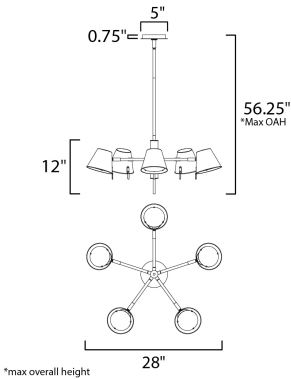

**MEASUREMENTS**

- DIMENSION : 28" L x 28" W x 12" H
- MAX OAH : 56.25" OAH
- CANOPY : 5.5" W x 0.75" H x 5.5" L
- HANGING WEIGHT : 7.26 lb

**LAMPING**

- INPUT VOLTAGE : 120V
- LUMENS : 2,700 Rated (2,400 Del.)
- BULB : 5 x 6W LED AC Integrated , 30W Total
- BULB INCLUDED : (Integrated)
- CRI : 90 CRI
- COLOR\_TEMP : 3000K
- LIGHTING\_DIRECTION : Directional