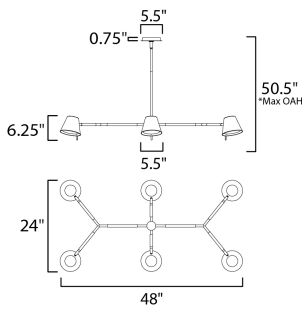

MEASUREMENTS

DIMENSION : 48" L x 24" W x 6.25" H
 MAX OAH : 50.5" OAH
 CANOPY : 5.5" W x 0.75" H x 5.5" L
 HANGING WEIGHT : 15.114 lb

LAMPING

INPUT VOLTAGE : 120V
 LUMENS : 3,000 Rated (2,800 Del.)
 BULB : 6 x 6W LED AC Integrated , 36W Total
 BULB INCLUDED : (Integrated)
 CRI : 90 CRI
 COLOR_TEMP : 3000K
 LIGHTING_DIRECTION : Directional