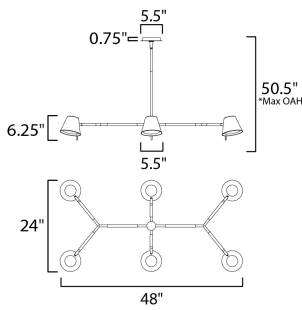

**MEASUREMENTS**

DIMENSION : 48" L x 24" W x 6.25" H  
 MAX OAH : 50.5" OAH  
 CANOPY : 5.5" W x 0.75" H x 5.5" L  
 HANGING WEIGHT : 15.114 lb

**LAMPING**

INPUT VOLTAGE : 120V  
 LUMENS : 3,000 Rated (2,800 Del.)  
 BULB : 6 x 6W LED AC Integrated , 36W Total  
 BULB INCLUDED : (Integrated)  
 CRI : 90 CRI  
 COLOR\_TEMP : 3000K  
 LIGHTING\_DIRECTION : Directional