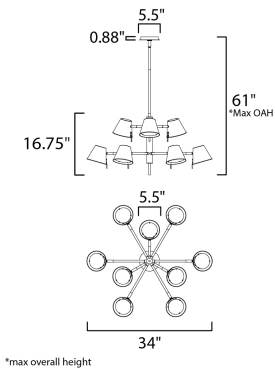

PRODUCT DESCRIPTION

Metal shades finished in a warm Heritage Brass are accented with Dark Bronze metal straps and Tobacco Brown leather wrapped details. Recessed within the metal shades, a frosted glass diffuser softly casts the LED light source within. Paddles on every shade allow the light to easily be directed upward or downwards. With the accompanying wall sconce in the collection, a touch switch is located on its top and the convenient paddle at its end allows you to direct the light source where needed. Tasteful and timeless, the reimagined classic metal drum shades are elevated with technology and convenient features. Perfect for entries, eating areas, and bedside applications.

MEASUREMENTS

DIMENSION : 34" L x 34" W x 16.75" H
MAX OAH : 61" OAH
CANOPY : 5.5" W 5.5" L
HANGING WEIGHT : 11.242 lb

LAMPING

INPUT VOLTAGE : 120V
LUMENS : 4,800 Rated (4,000 Del.)
BULB : 9 x 6W LED AC Integrated , 54W Total
BULB INCLUDED : (Integrated)
CRI : 90 CRI
COLOR_TEMP : 3000K
LIGHTING_DIRECTION : Directional

FINISHES OPTION

Dark Bronze, Leather, Heritage Brass (DBZHR)

MATERIAL

Steel, Acrylic

RATINGS

Dry Location

ADDITIONAL

OPERATING TEMPERATURE:
-20°C (-4°F), 40°C (104°F)

Always consult a qualified electrician before installing any lighting product.

WESTERN DISTRIBUTION CENTER (HEADQUARTER)
253 NORTH VINELAND AVE | CITY OF INDUSTRY, CA 91746

EASTERN DISTRIBUTION CENTER
101 GARDNER PARK | PEACHTREE CITY, GA 30269

P. 626.956.4200 | F. 626.956.4225 | maximlighting.com