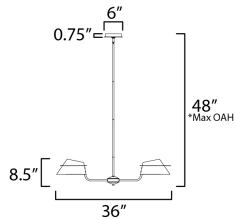

MEASUREMENTS

DIMENSION : 36" L x 36" W x 8.5" H
 MAX OAH : 48" OAH
 CANOPY : 6" W x 0.75" H x 6" L
 HANGING WEIGHT : 10.8 lb

LAMPING

INPUT VOLTAGE : 120V
 BULB : 5 x 60W Incandescent E26 Medium , 300W Total
 BULB INCLUDED : (Not Included)
 DIMMABLE :