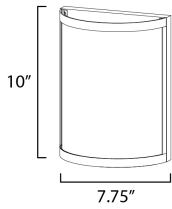

MEASUREMENTS

DIMENSION : 7.75" L 10" H x 4" Ext
 MAX OAH : 7.75" W x 10" H
 HANGING WEIGHT : 2.38 lb

LAMPING

INPUT VOLTAGE : 120V
 BULB : 1 x 60W Incandescent E12 Candelabra , 60W Total
 BULB INCLUDED : (Not Included)
 DIMMABLE : Yes
 LIGHTING_DIRECTION : Up