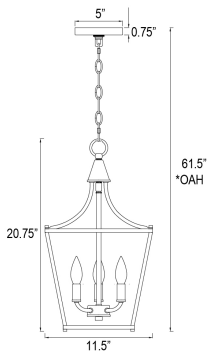

**MEASUREMENTS**

DIMENSION : 11.5" L x 11.5" W x 20.75" H  
 MAX OAH : 61.5" OAH  
 CANOPY : 5" W x 0.75" H x 5" L  
 HANGING WEIGHT : 4.62 lb

**LAMPING**

INPUT VOLTAGE : 120V  
 BULB : 3 x 60W Incandescent E12 Candelabra , 180W Total  
 BULB INCLUDED : (Not Included)  
 DIMMABLE : Triac or ELV (Phase Dim)