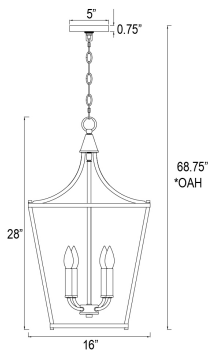

**FINISHES OPTION**

-  Black (BK)
-  Natural Aged Brass (NAB)
-  Satin Nickel (SN)

**MATERIAL**

Steel

**RATINGS**

cETLus  
Dry Location

**ADDITIONAL**

SLOPE: 30  
OPERATING TEMPERATURE:  
-20°C (-4°F), 40°C (104°F)

**MEASUREMENTS**

- DIMENSION : 16" L x 16" W x 28" H
- MAX OAH : 68.75" OAH
- CANOPY : 5" W x 0.75" H x 5" L
- HANGING WEIGHT : 6.71 lb

**LAMPING**

- INPUT VOLTAGE : 120V
- BULB : 4 x 60W Incandescent E12 Candelabra , 240W Total
- BULB INCLUDED : (Not Included)
- DIMMABLE : Triac or ELV (Phase Dim)