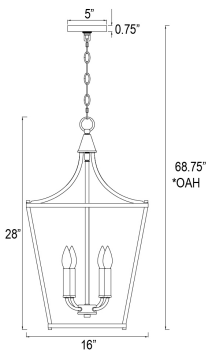

**FINISHES OPTION**

-  Black (BK)
-  Natural Aged Brass (NAB)
-  Satin Nickel (SN)

**MATERIAL**

Steel

**RATINGS**

cETLus  
Dry Location

**ADDITIONAL**

SLOPE: 30  
OPERATING TEMPERATURE:  
-20°C (-4°F), 40°C (104°F)

**MEASUREMENTS**

- DIMENSION : 16" L x 16" W x 28" H
- MAX OAH : 68.75" OAH
- CANOPY : 5" W x 0.75" H x 5" L
- HANGING WEIGHT : 6.71 lb

**LAMPING**

- INPUT VOLTAGE : 120V
- BULB : 4 x 60W Incandescent E12 Candelabra , 240W Total
- BULB INCLUDED : (Not Included)
- DIMMABLE : Triac or ELV (Phase Dim)