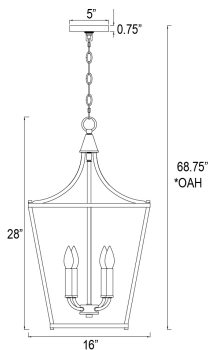

FINISHES OPTION

-  Black (BK)
-  Natural Aged Brass (NAB)
-  Satin Nickel (SN)

MATERIAL

Steel

RATINGS

cETLus
Dry Location

ADDITIONAL

SLOPE: 30
OPERATING TEMPERATURE:
-20°C (-4°F), 40°C (104°F)

MEASUREMENTS

- DIMENSION : 16" L x 16" W x 28" H
- MAX OAH : 68.75" OAH
- CANOPY : 5" W x 0.75" H x 5" L
- HANGING WEIGHT : 6.71 lb

LAMPING

- INPUT VOLTAGE : 120V
- BULB : 4 x 60W Incandescent E12 Candelabra , 240W Total
- BULB INCLUDED : (Not Included)
- DIMMABLE : Triac or ELV (Phase Dim)