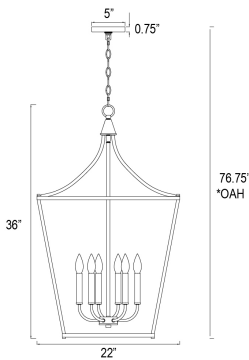

**PRODUCT DESCRIPTION**

Clifton pairs classic foyer presence with clean open-air cage styling for everyday living. Scaled to make an impact without excess, each piece offers a simple yet elegant statement that suits a wide range of interiors. Finished in Black, Natural Aged Brass, or Satin Nickel, the designs blend traditional form with versatile appeal. Larger-scale silhouettes fill vertical spaces with balanced proportion, making Clifton an approachable, elevated solution for entryways, stairwells, and open living areas.

**MEASUREMENTS**

- DIMENSION : 22" L x 22" W x 36" H
- MAX OAH : 76.75" OAH
- CANOPY : 5" W x 0.75" H x 5" L
- HANGING WEIGHT : 9.02 lb

**LAMPING**

- INPUT VOLTAGE : 120V
- BULB : 6 x 60W Incandescent E12 Candelabra , 360W Total
- BULB INCLUDED : (Not Included)
- DIMMABLE : Triac or ELV (Phase Dim)