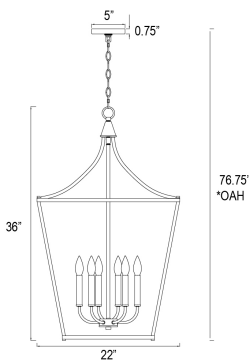

**FINISHES OPTION**

-  Black (BK)
-  Natural Aged Brass (NAB)
-  Satin Nickel (SN)

**MATERIAL**

Steel

**RATINGS**

cETLus  
Dry Location

**ADDITIONAL**

SLOPE: 30  
OPERATING TEMPERATURE:  
-20°C (-4°F), 40°C (104°F)

**MEASUREMENTS**

- DIMENSION : 22" L x 22" W x 36" H
- MAX OAH : 76.75" OAH
- CANOPY : 5" W x 0.75" H x 5" L
- HANGING WEIGHT : 9.02 lb

**LAMPING**

- INPUT VOLTAGE : 120V
- BULB : 6 x 60W Incandescent E12 Candelabra , 360W Total
- BULB INCLUDED : (Not Included)
- DIMMABLE : Triac or ELV (Phase Dim)