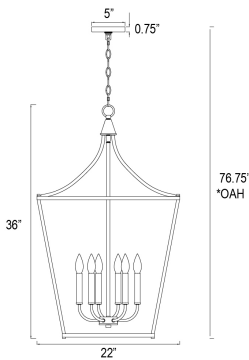

PRODUCT DESCRIPTION

Clifton pairs classic foyer presence with clean open-air cage styling for everyday living. Scaled to make an impact without excess, each piece offers a simple yet elegant statement that suits a wide range of interiors. Finished in Black, Natural Aged Brass, or Satin Nickel, the designs blend traditional form with versatile appeal. Larger-scale silhouettes fill vertical spaces with balanced proportion, making Clifton an approachable, elevated solution for entryways, stairwells, and open living areas.

MEASUREMENTS

DIMENSION : 22" L x 22" W x 36" H
 MAX OAH : 76.75" OAH
 CANOPY : 5" W x 0.75" H x 5" L
 HANGING WEIGHT : 9.02 lb

LAMPING

INPUT VOLTAGE : 120V
 BULB : 6 x 60W Incandescent E12 Candelabra , 360W Total
 BULB INCLUDED : (Not Included)
 DIMMABLE : Triac or ELV (Phase Dim)