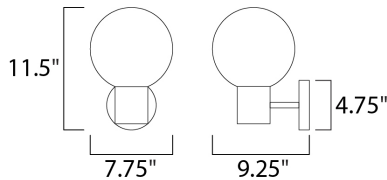

**MEASUREMENTS**

DIMENSION : 7.75" W x 11.5" H x 9.25" Ext  
 MAX OAH : 4.75" W x 1" H  
 HANGING WEIGHT : 4.41 lb

**LAMPING**

INPUT VOLTAGE : 120V  
 BULB : 1 x 60W Incandescent E12 Candelabra , 60W Total  
 BULB INCLUDED : (Not Included)  
 DIMMABLE : Yes