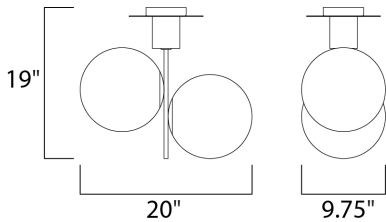

MEASUREMENTS

DIMENSION : 20" L x 9.75" W x 19" H
 CANOPY : 6.29" W x 1" H x 6.29" L
 HANGING WEIGHT : 8.8 lb

LAMPING

INPUT VOLTAGE : 120V
 BULB : 2 x 60W Incandescent E26 Medium , 120W Total
 BULB INCLUDED : (Not Included)
 DIMMABLE : Yes