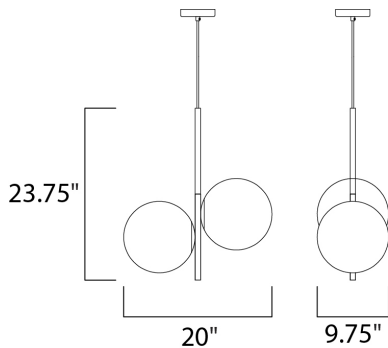

**MEASUREMENTS**

DIMENSION : 20" L x 9.75" W x 23.75" H  
 MAX OAH : 142" OAH  
 CANOPY : 4.72" W x 1" H x 4.72" L  
 HANGING WEIGHT : 6.16 lb

**LAMPING**

INPUT VOLTAGE : 120V  
 BULB : 2 x 60W Incandescent E26 Medium , 120W Total  
 BULB INCLUDED : (Not Included)  
 DIMMABLE : Yes