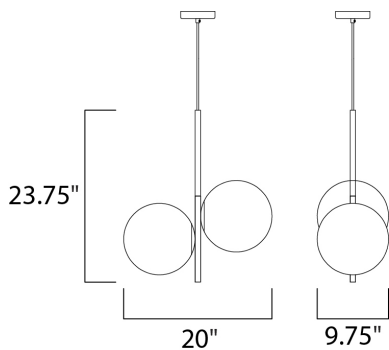

MEASUREMENTS

DIMENSION : 20" L x 9.75" W x 23.75" H
 MAX OAH : 142" OAH
 CANOPY : 4.72" W x 1" H x 4.72" L
 HANGING WEIGHT : 6.16 lb

LAMPING

INPUT VOLTAGE : 120V
 BULB : 2 x 60W Incandescent E26 Medium , 120W Total
 BULB INCLUDED : (Not Included)
 DIMMABLE : Yes