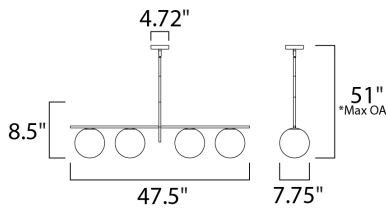

\*max overall height

**MEASUREMENTS**

- DIMENSION : 47.5" L x 7.75" W x 8.5" H
- MAX OAH : 51" OAH
- CANOPY : 4.72" W x 1" H x 4.72" L
- HANGING WEIGHT : 12.1 lb

**LAMPING**

- INPUT VOLTAGE : 120V
- BULB : 4 x 60W Incandescent E26 , 240W Total
- BULB INCLUDED : (Not Included)
- DIMMABLE : Yes