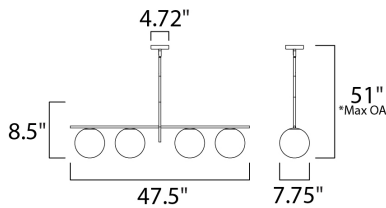

*max overall height

MEASUREMENTS

- DIMENSION : 47.5" L x 7.75" W x 8.5" H
- MAX OAH : 51" OAH
- CANOPY : 4.72" W x 1" H x 4.72" L
- HANGING WEIGHT : 12.1 lb

LAMPING

- INPUT VOLTAGE : 120V
- BULB : 4 x 60W Incandescent E26 , 240W Total
- BULB INCLUDED : (Not Included)
- DIMMABLE : Yes