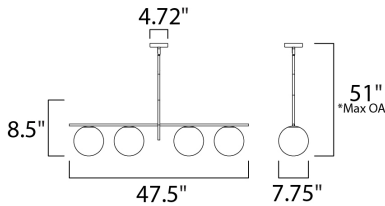

*max overall height

MEASUREMENTS

- DIMENSION : 47.5" L x 7.75" W x 8.5" H
- MAX OAH : 51" OAH
- CANOPY : 4.72" W x 1" H x 4.72" L
- HANGING WEIGHT : 12.1 lb

LAMPING

- INPUT VOLTAGE : 120V
- BULB : 4 x 60W Incandescent E26 , 240W Total
- BULB INCLUDED : (Not Included)
- DIMMABLE : Yes