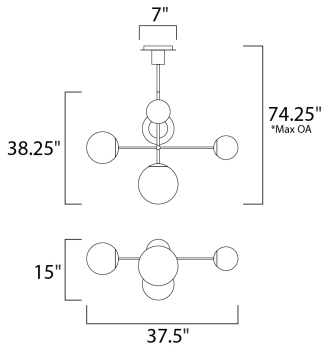

*max overall height

MEASUREMENTS

- DIMENSION : 37.5" L x 15" W x 38.25" H
- MAX OAH : 74.25" OAH
- CANOPY : 7" W x 1" H x 7" L
- HANGING WEIGHT : 17.97 lb

LAMPING

- INPUT VOLTAGE : 120V
- BULB : 5 x 60W Incandescent E12 CA + E26 MB , 300W Total
- BULB INCLUDED : (Not Included)
- DIMMABLE : Yes