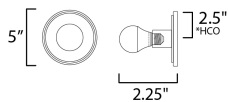

LAMPING

INPUT VOLTAGE : 120V
LUMENS : 400 Rated (390 Del.)
BULB : 1 x 60W Incandescent E26 Medium , 60W Total
BULB INCLUDED : (Not Included)
DIMMABLE : Y
CRI : 90 CRI
COLOR_TEMP : 3000K
LIGHTING_DIRECTION : Omni