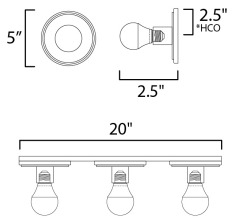

LAMPING

INPUT VOLTAGE : 120V
LUMENS : 1,200 Rated (1,170 Del.)
BULB : 3 x 60W Incandescent E26 Medium , 180W Total
BULB INCLUDED : (Not Included)
DIMMABLE :
CRI : 90 CRI
COLOR_TEMP : 3000K
LIGHTING_DIRECTION : Omni