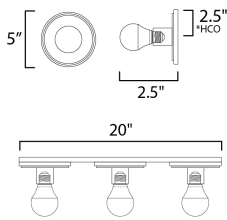

LAMPING

INPUT VOLTAGE : 120V
BULB : 3 x 60W Incandescent E26 Medium , 180W Total
BULB INCLUDED : (Not Included)
DIMMABLE : Y
LIGHTING_DIRECTION : Omni