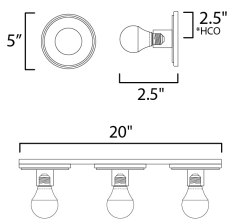

LAMPING

INPUT VOLTAGE : 120V
BULB : 3 x 60W Incandescent E26 Medium , 180W Total
BULB INCLUDED : (Not Included)
DIMMABLE : Y
LIGHTING_DIRECTION : Omni