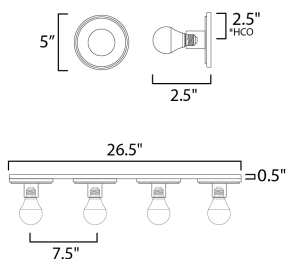

LAMPING

INPUT VOLTAGE : 120V
LUMENS : 1,600 Rated (1,560 Del.)
BULB : 4 x 60W Incandescent E26 Medium , 240W Total
BULB INCLUDED : (Not Included)
DIMMABLE :
CRI : 90 CRI
COLOR_TEMP : 3000K
LIGHTING_DIRECTION : Omni