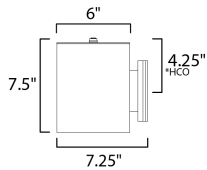

LAMPING

INPUT VOLTAGE : 120V
BULB : 1 x 40W Incandescent E26 Medium , 40W Total
BULB INCLUDED : (Not Included)
DIMMABLE : N
LIGHTING_DIRECTION : Down