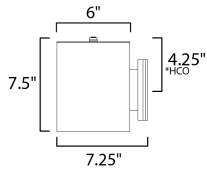

LAMPING

INPUT VOLTAGE : 120V
BULB : 1 x 40W Incandescent E26 Medium , 40W Total
BULB INCLUDED : (Not Included)
DIMMABLE : N
LIGHTING_DIRECTION : Down