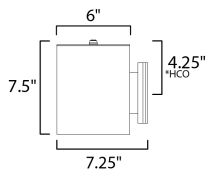

LAMPING

INPUT VOLTAGE : 120V
BULB : 1 x 40W Incandescent E26 Medium , 40W Total
BULB INCLUDED : (Not Included)
DIMMABLE : N
LIGHTING_DIRECTION : Down