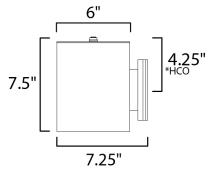

PRODUCT DESCRIPTION

The Outpost is a classic cylinder light which provides directional illumination without glare. Available in 3 sizes, the 2 light version has both up and down lighting, while the singular light has 1 direction lighting. Available in Architectural Bronze, Aluminum, or Black.