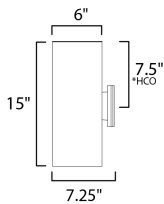

PRODUCT DESCRIPTION

The Outpost is a classic cylinder light which provides directional illumination without glare. Available in 3 sizes, the 2 light version has both up and down lighting, while the singular light has 1 direction lighting. Available in Architectural Bronze, Aluminum, or Black.