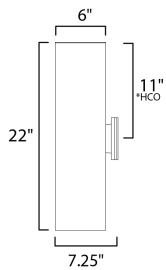

PRODUCT DESCRIPTION

The Outpost is a classic cylinder light which provides directional illumination without glare. Available in 3 sizes, the 2 light version has both up and down lighting, while the singular light has 1 direction lighting. Available in Architectural Bronze, Aluminum, or Black.