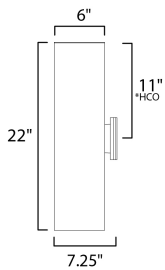

PRODUCT DESCRIPTION

The Outpost is a classic cylinder light which provides directional illumination without glare. Available in 3 sizes, the 2 light version has both up and down lighting, while the singular light has 1 direction lighting. Available in Architectural Bronze, Aluminum, or Black.