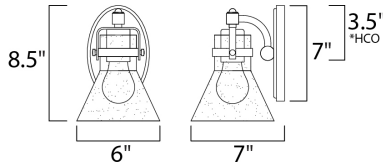

*height from center of outlet to the top of the fixture

MEASUREMENTS

DIMENSION : 6" W x 8.5" H x 7" Ext
 MAX OAH : 4.5" W x 7" H
 HANGING WEIGHT : 2 lb

LAMPING

INPUT VOLTAGE : 120V
 BULB : 1 x 60W Incandescent E26 Medium , 60W Total
 BULB INCLUDED : (Not Included)
 DIMMABLE : Yes